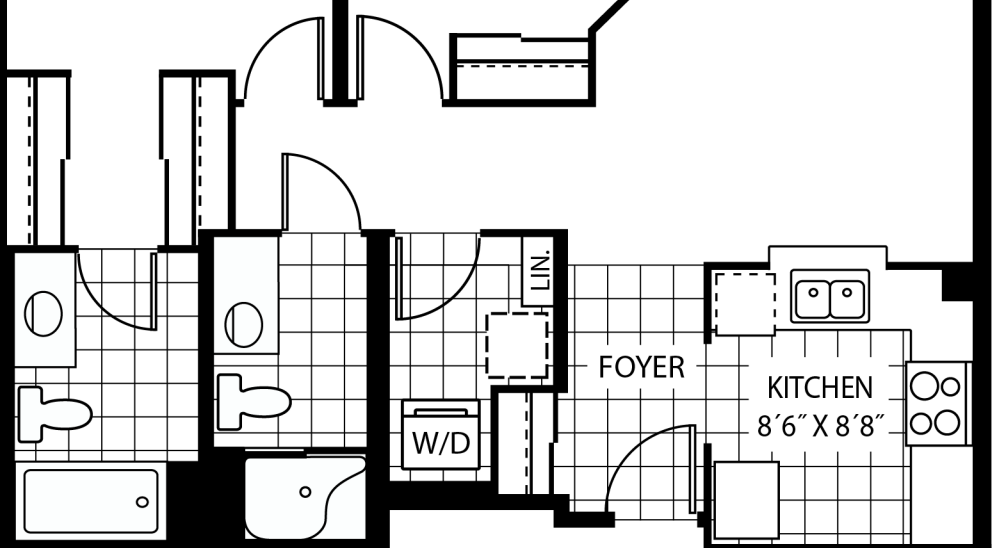

BALCONY

MASTER BEDROOM
14'0" X 10'10"

BEDROOM
9'2" X 12'10"

LIVING/DINING
20'6" X 11'0"

FOYER

KITCHEN
8'6" X 8'8"

W/D

LIN.